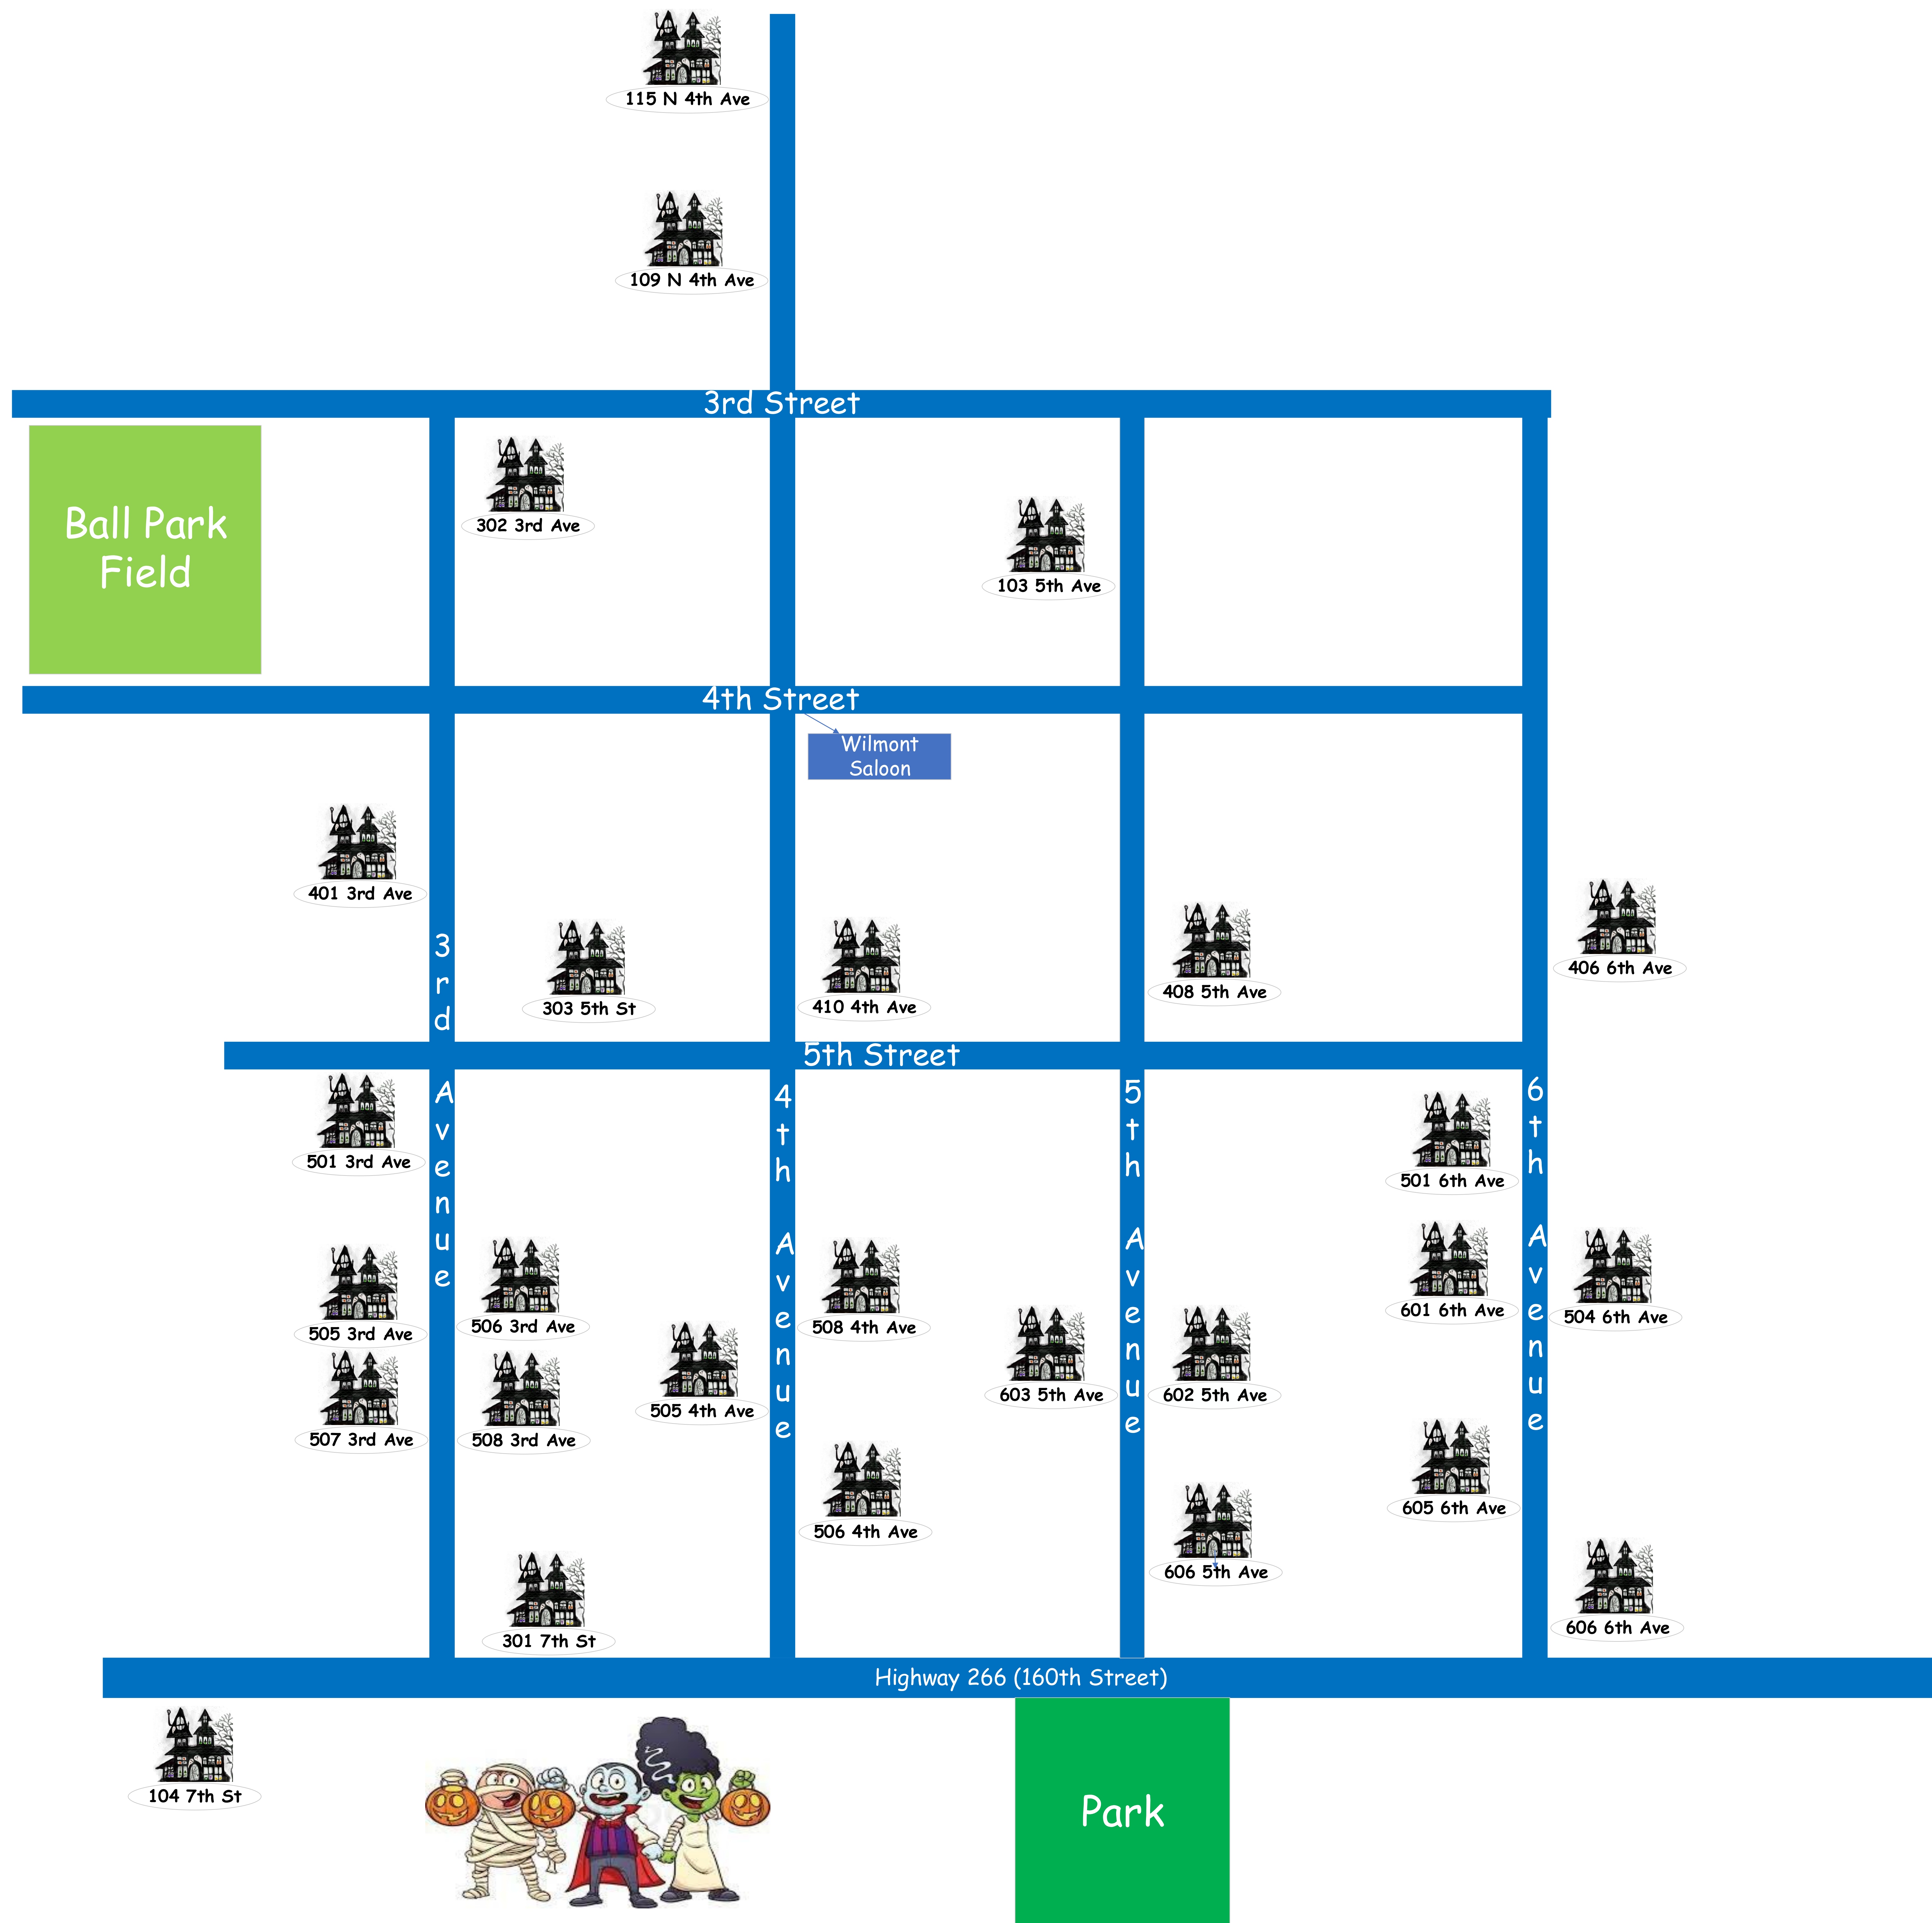

# WILMONT TREASURE MAP TO HALLOWEEN TREATS 2021

\*Houses with lights on are handing out candy. Map may not include all houses giving out candy